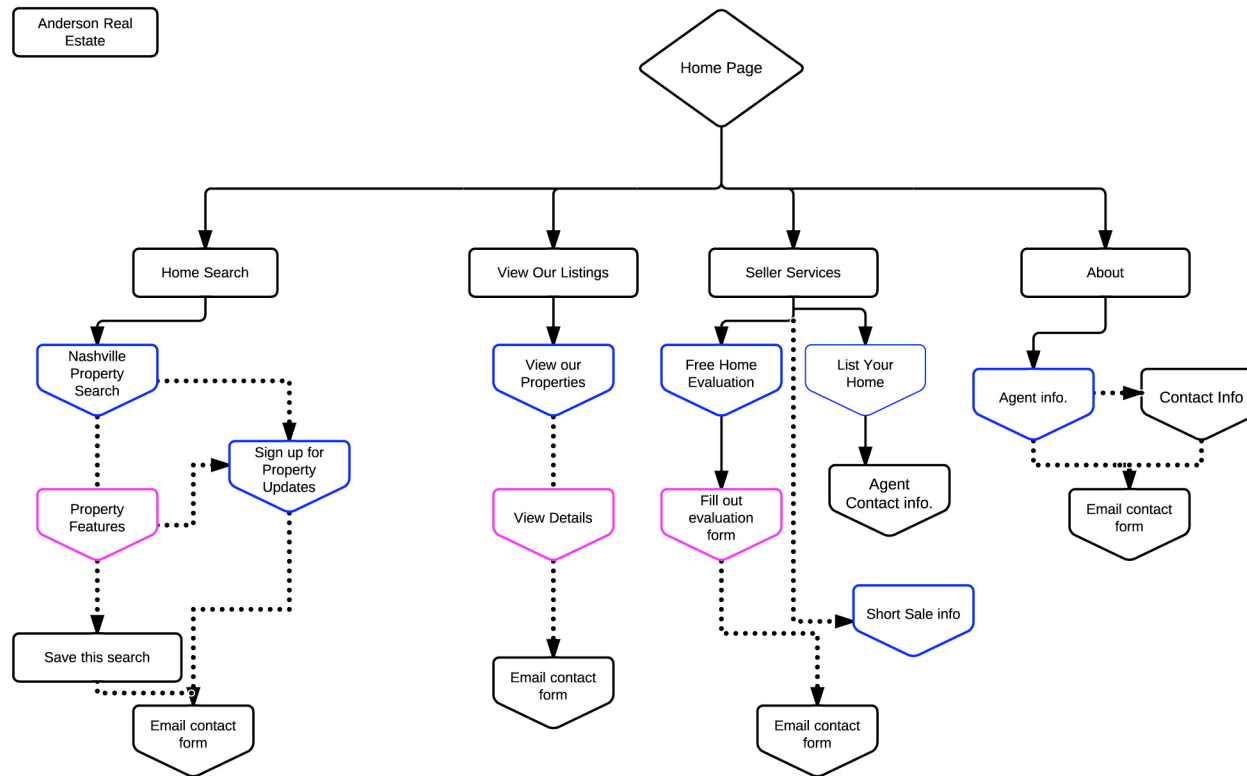

Site Architecture

Josh Anderson Real Estate

By

Anna Hamil

Process Flows

Process Flow Diagram - Josh Anderson Real Estate

Detailed Site Map

Detailed Site Map – Josh Anderson Real Estate

Detailed Wireframes

Josh Anderson Real Estate

Home Page Wireframe

Search Properties Page Wireframe

/search properties

Buy Properties Page Wireframe

Seller Services Page Wireframe

About Us Page Wireframe